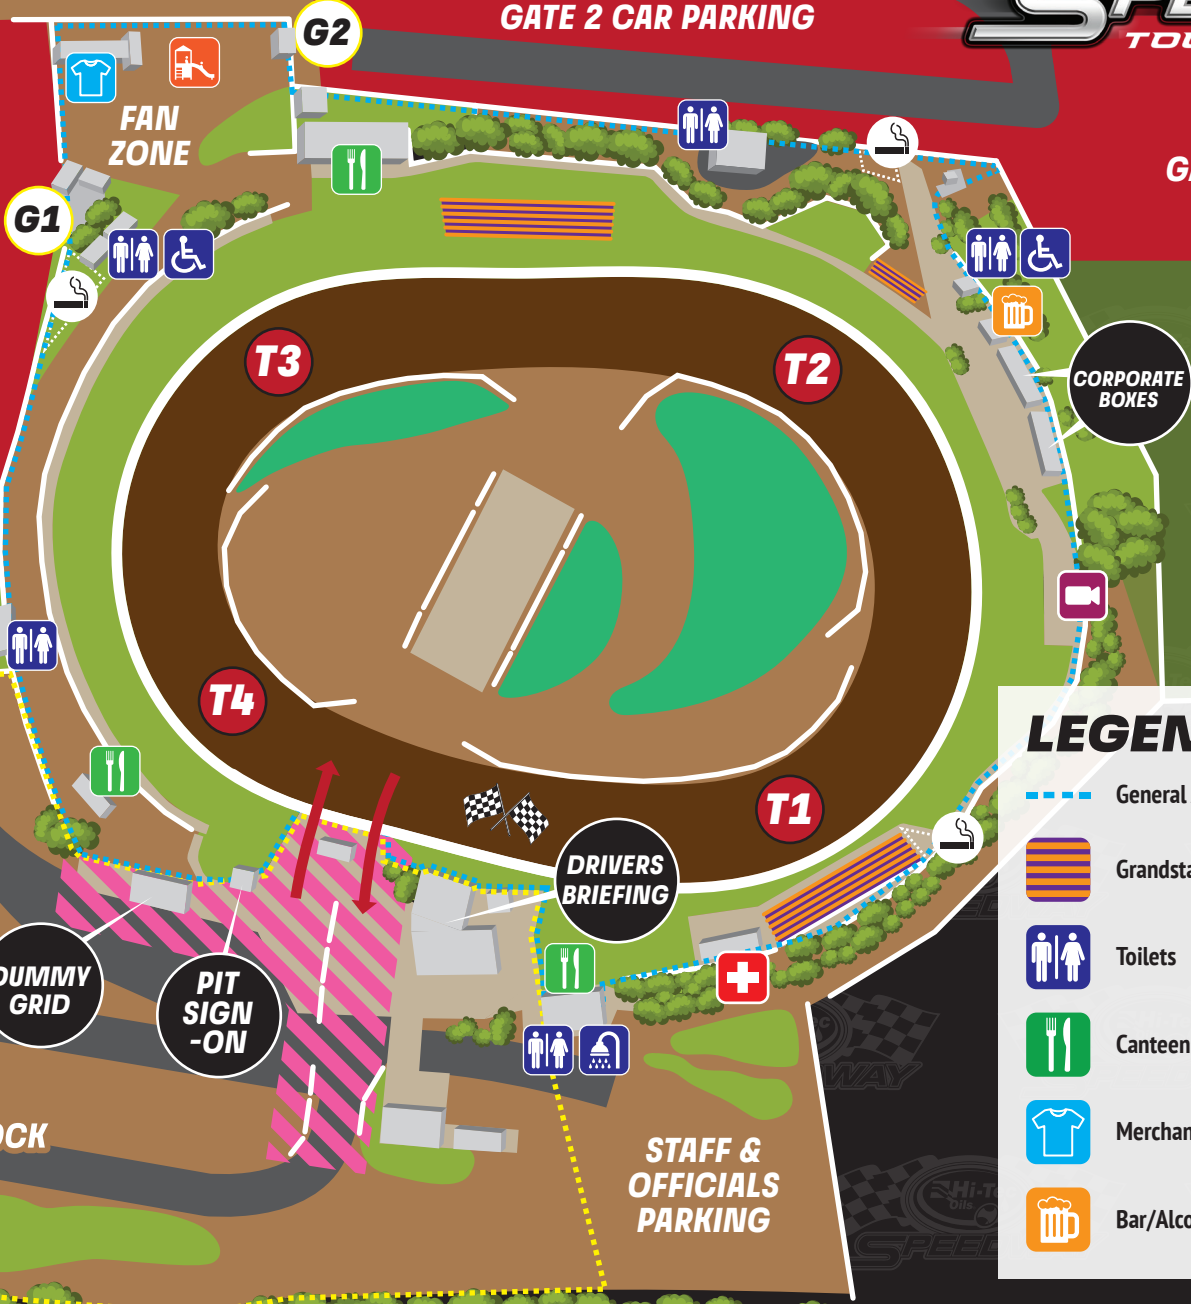

OVERFLOW CAR PARKING

WIRTH ROAD

WIRTH ROAD

GATE 2 CAR PARKING

GATE 2 CAR PARKING

GATE 1 CAR PARKING

OFF-GRID CAMPING AREA

PIT PADDOCK

PG

DUMMY GRID

PIT SIGN-ON

PIT PADDOCK

STAFF & OFFICIALS PARKING

LEGEND

- General Admission Area
- Pit Admission Area
- Grandstand Seating
- Hot Zone
- Toilets
- Big Screen
- Canteen
- Medical Centre
- Merchandise
- Smoking Area
- Bar/Alcohol
- Playground